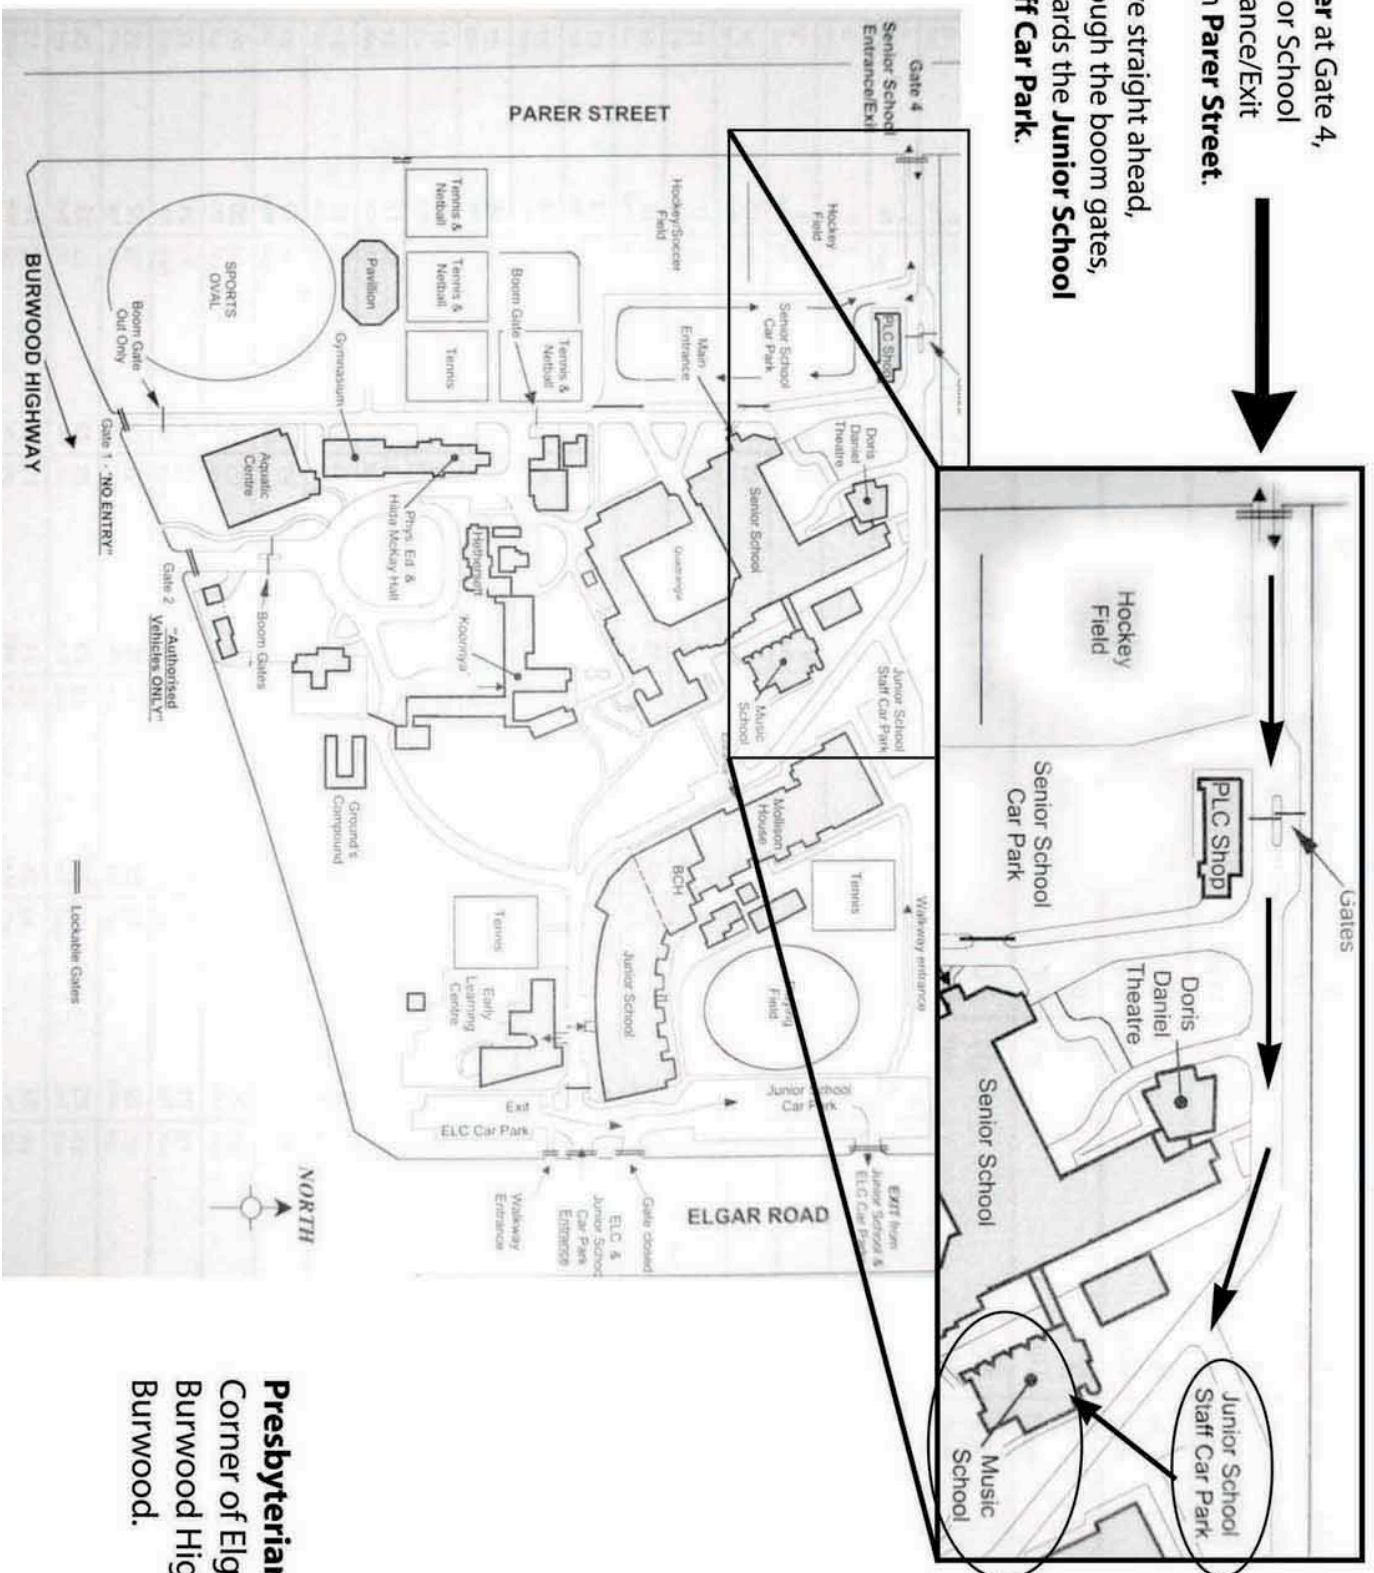

PLC Solo Piping Competition

Enter at Gate 4, Senior School Entrance/Exit from Parer Street.

Drive straight ahead, through the boom gates, towards the Junior School Staff Car Park.

Park your car in the Junior School Staff Car Park

Solos in the Music School

Presbyterian Ladies College
 Corner of Elgar Road &
 Burwood Highway,
 Burwood.